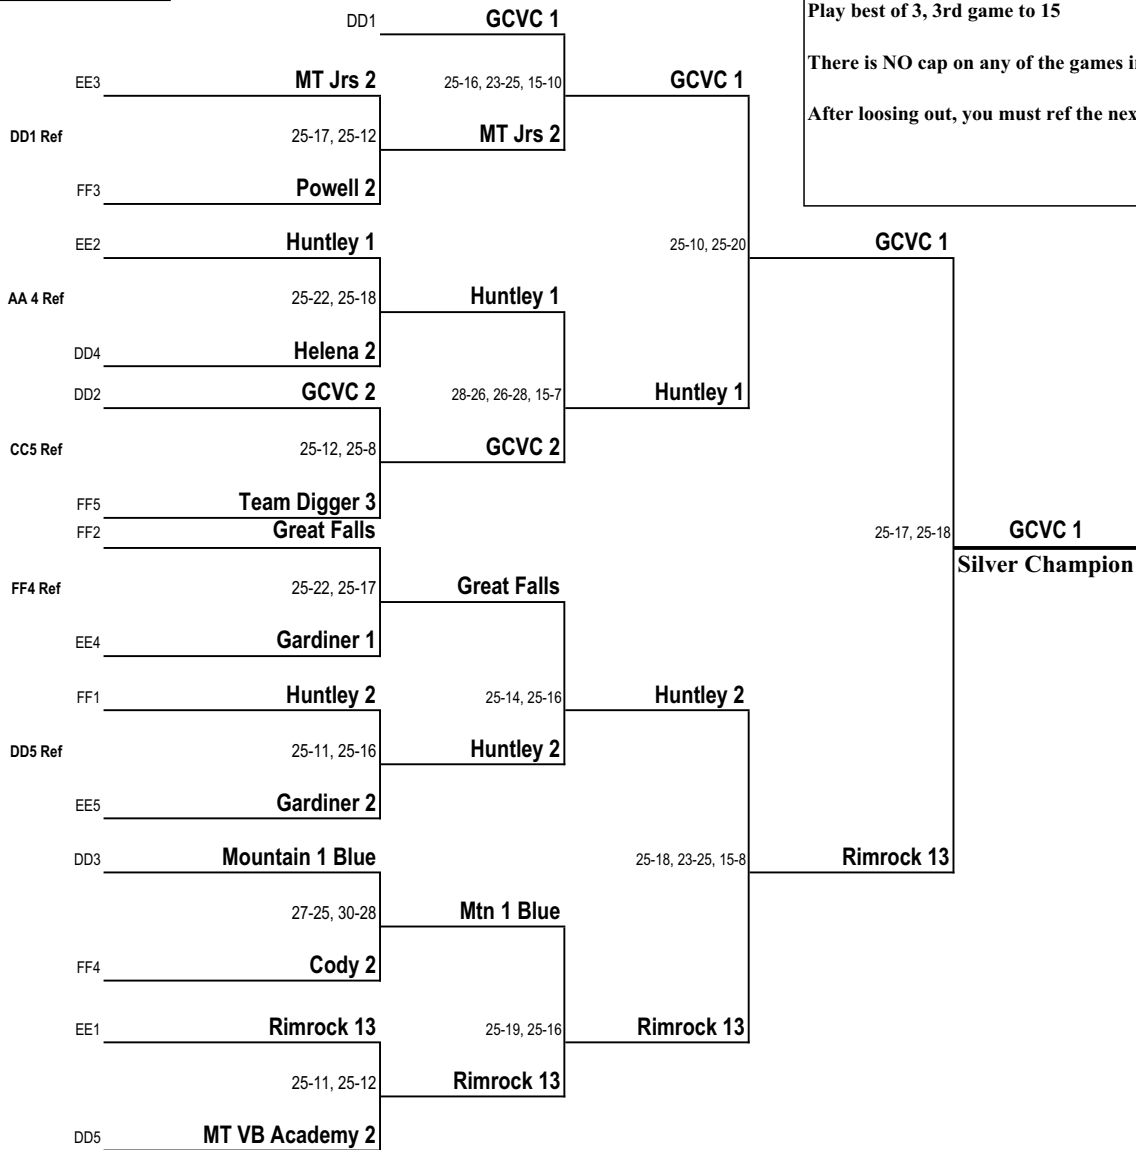

# MOUNTAIN WEST CHAMPIONSHIPS

BILLINGS, MONTANA

## Silver Bracket

Matches will be played at both Castle Rock and Skyview. Castle Rock courts will be noted as CR1 and CR2. Skyview courts will be noted as S4 or S3.

Tournament matches begin at **8:30**

Play best of 3, 3rd game to 15

There is **NO** cap on any of the games in bracket play

After loosing out, you must ref the next game on that court